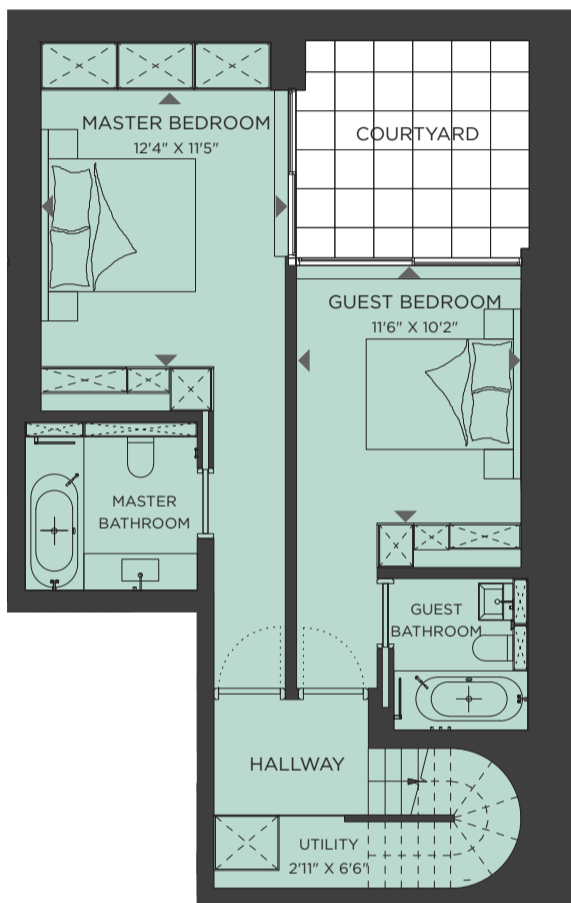

Apartment 8

2 BEDROOM DUPLEX APARTMENT

APPROX. AREA
1,504 SQ. FT. (139 SQ. M.)

LOWER GROUND FLOOR

GROUND FLOOR

N

MAX. CEILING HEIGHT
8'8" / 8'10"
(2.64 M. / 2.7 M. / 3.0 M.)