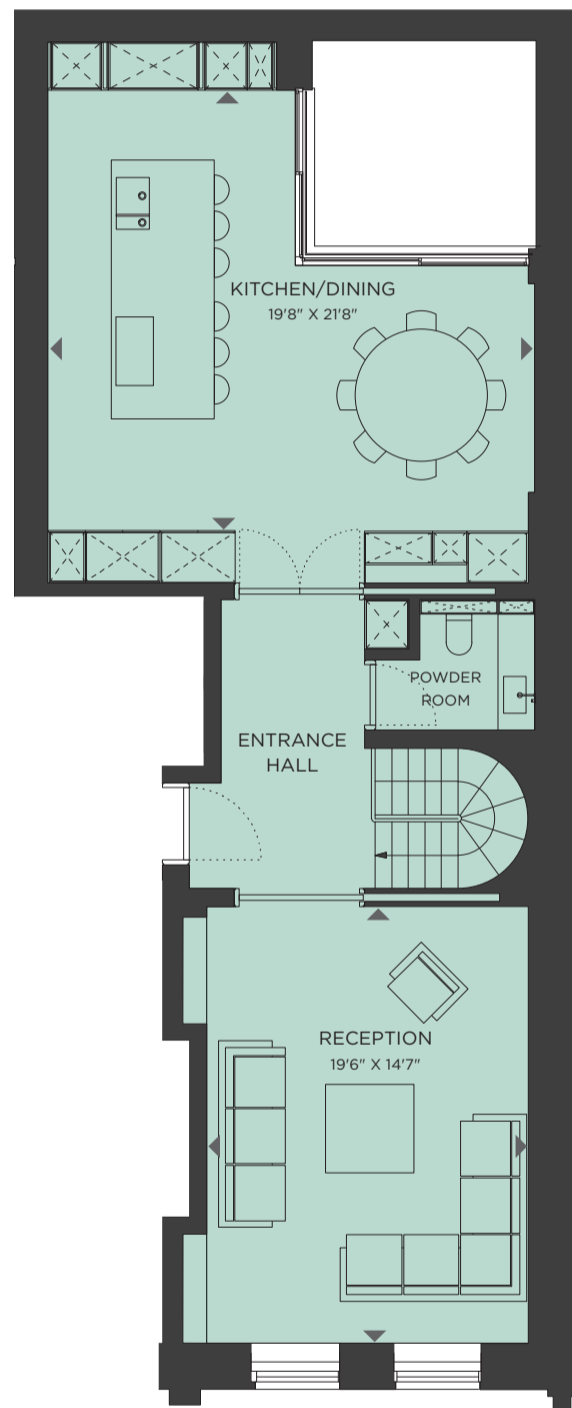

Apartment 8

2 BEDROOM DUPLEX APARTMENT

APPROX. AREA
1,504 SQ. FT. (139 SQ. M.)

LOWER GROUND FLOOR

GROUND FLOOR

N

MAX. CEILING HEIGHT
8'8" / 8'10"
(2.64 M. / 2.7 M. / 3.0 M.)