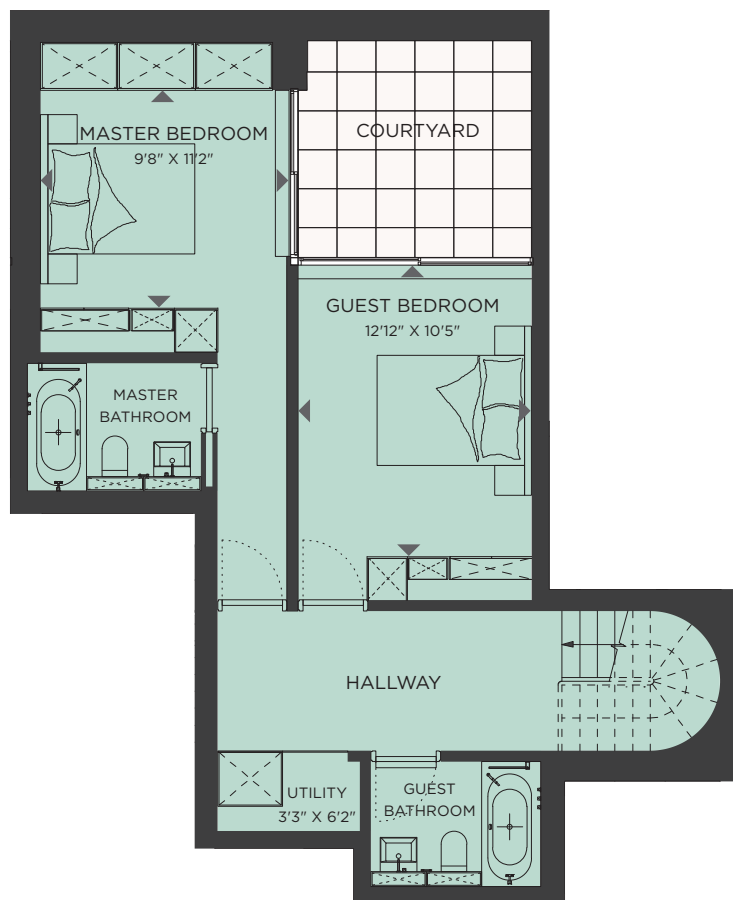

Apartment 7

2 BEDROOM DUPLEX APARTMENT

APPROX. AREA
1,469 SQ. FT. (136 SQ. M.)

LOWER GROUND FLOOR

GROUND FLOOR

N

MAX. CEILING HEIGHT
8'8" / 8'10" / 9'10"
(2.64 M. / 2.7 M. / 3.0 M.)