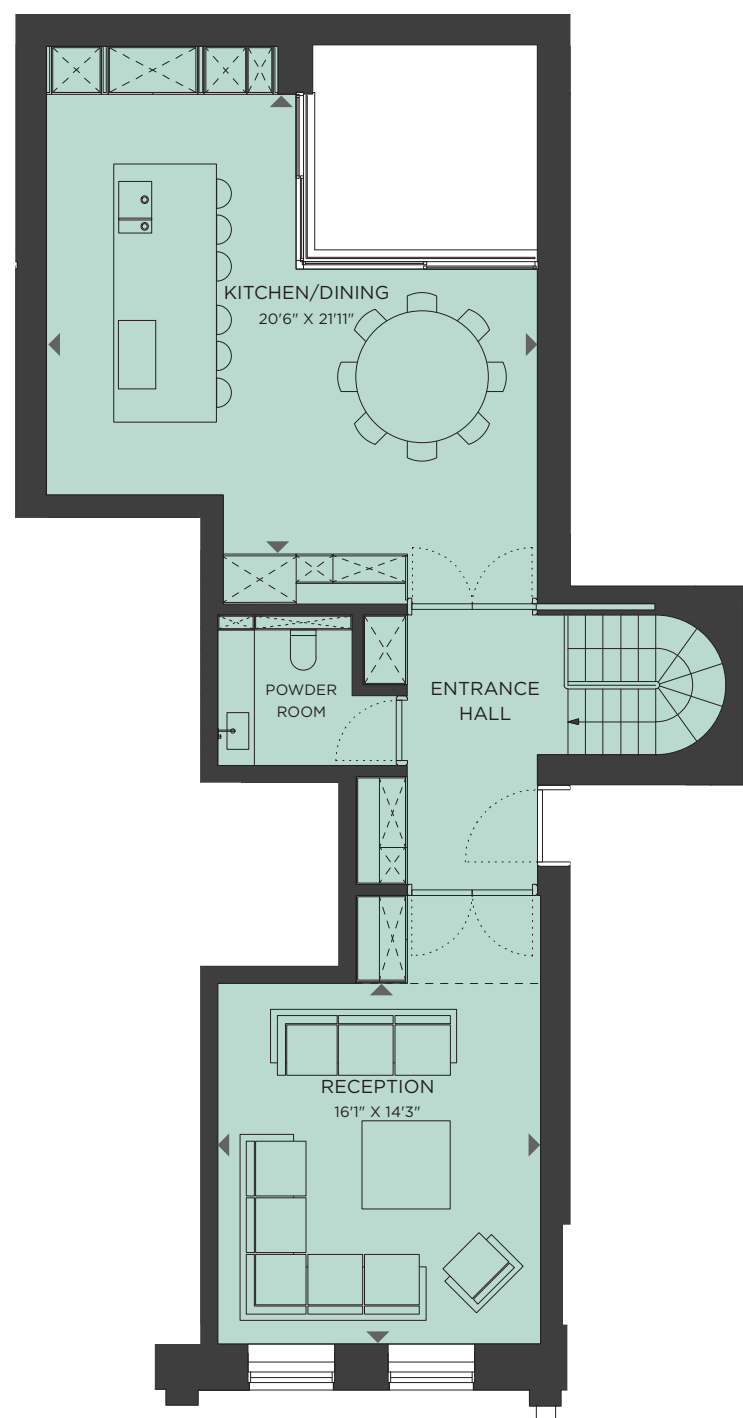

Apartment 7

2 BEDROOM DUPLEX APARTMENT

APPROX. AREA
1,469 SQ. FT. (136 SQ. M.)

LOWER GROUND FLOOR

GROUND FLOOR

N

MAX. CEILING HEIGHT
8'8" / 8'10" / 9'10"
(2.64 M. / 2.7 M. / 3.0 M.)