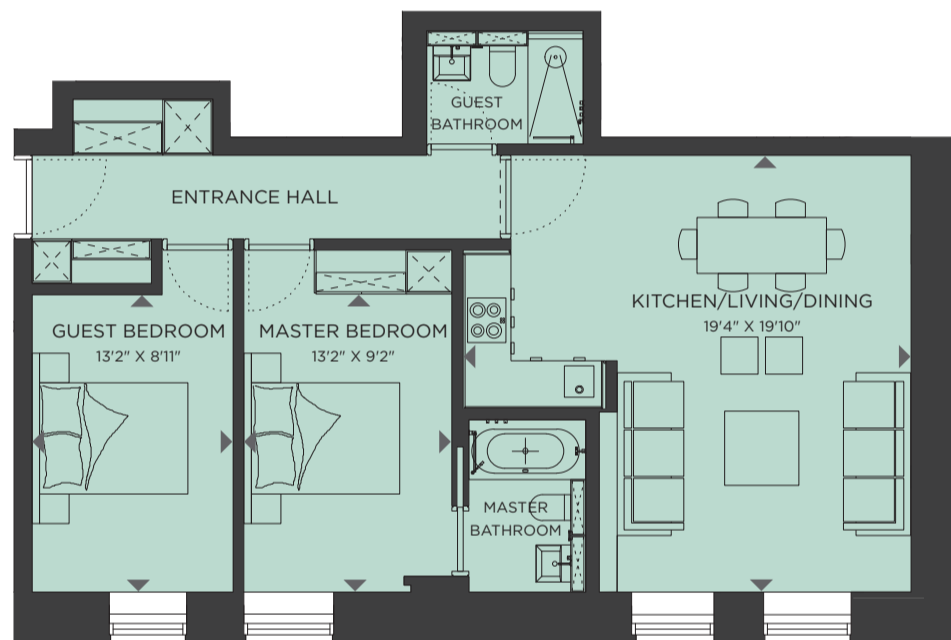

Apartment 6

2 BEDROOM LATERAL APARTMENT

APPROX. AREA
791 SQ. FT. (73 SQ. M.)

LOWER GROUND FLOOR

N

MAX. CEILING HEIGHT

8'3"

(2.53 M.)