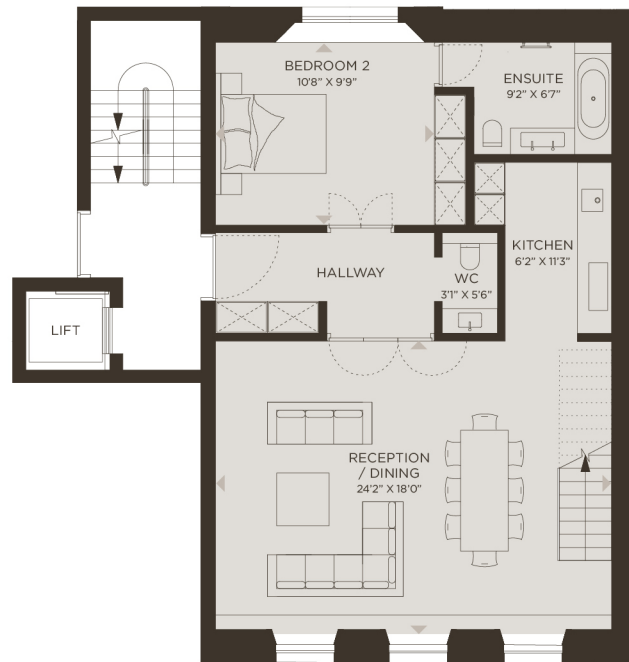

Apartment 5

2 BEDROOM LATERAL DUPLEX APARTMENT

APPROX. AREA
1,510 SQ. FT. (140.3 SQ. M.)
FIRST FLOOR

MAX. CEILING HEIGHT

7'6" / 17'0" / 8'5"

(2.30 M. / 5.18 M. / 2.56 M.)

Apartment 5

MEZZANINE FLOOR